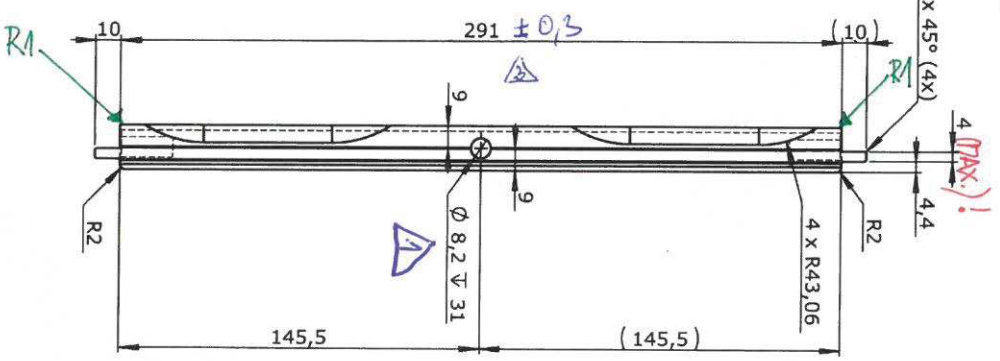

BRUSENIE

SECTION B-B
SCALE 1 : 1

SECTION A-A
SCALE 1 : 1

Revision	Revision Comment	Approved Date
1		2018-10-05
0		

No. of Changes: 0
Checked By: Gustav Anger (guang1)
Approved By: Gustav Anger (guang1)

2 x Ø 8,2 ± 0,31
Ø 12 ± 10,5