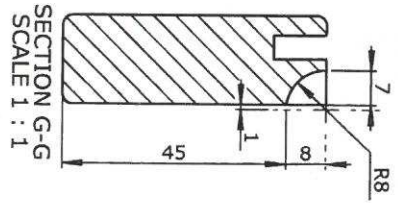

Revision	Revision Comment	Approved By	Approved Date
1		Gustav Anger (guang1)	2018-10-05

4 x R43,06

26,5 - 0,1
4 x R2

DETAIL A SCALE 1:2

Ø 8,35 ± 0,31

31.5.2019
LUKAMASIV s.r.o.
Křiváň 603, 962 04 Křiváň
LUKA IČO: 43 887 929
MASIV IČ DPH: SK2022513207

Designed by Francis Cayouette Doc.Type DRAWING	Scale 1:5	Tolerance SS-ISO-2768-1	Revision 1
Name Door rail hinge up	Description Bookcases and Display Cabinets	Reference document IČO: 43 887 929 IČ DPH: SK2022513207	Sheet 1 (1)
LUKAMASIV s.r.o. Křiváň 603, 962 04 Křiváň LUKA IČO: 43 887 929 MASIV IČ DPH: SK2022513207	Referenced 3D Model no. 01715538	Document number 2126979	

BRUSENIE

SECTION B-B
SCALE 1 : 1

SECTION A-A
SCALE 1 : 1

Revision	Revision Comment	Approved Date
1		2018-10-05
0		

No. of Changes: 0
Checked By: Gustav Anger (guang1)
Approved By: Gustav Anger (guang1)

2 x Ø 8,2 ± 0,31
Ø 12 ± 10,5

Designed by Francis Cayouette Doc.Type DRAWING	Scale 1:2	Tolerance SS-ISO-2768-1 m
Description Brookcans and Display Cabinets • •	Name Door rail	Document number 2126985
 IKEA of Sweden AB LOMMARP		

Measurements etc. to the systems
 This drawing is IKEA property and is covered by industrial and intellectual property rights and should, without written consent from IKEA, in no way be copied, reproduced or communicated or otherwise used for any other purpose other than that which has been agreed.