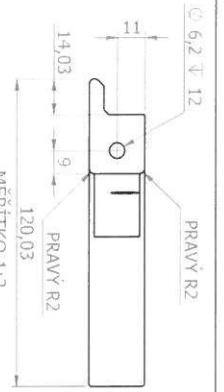

BRUSENIE

SECTION B-B
SCALE 1 : 1

SECTION A-A
SCALE 1 : 1

Revision	Revision Comment	Approved Date
1		2018-10-05
0		

No. of Changes: 0
Checked By: Gustav Anger (guang1)
Approved By: Gustav Anger (guang1)

2 x Ø 8,2 ± 0,31
Ø 12 ± 10,5

31.5.2019

LUKAMASIV s.r.o.
Krievān 603, 962 04 Krievān
IČO: 43 887 929
IČ DPH: SK2022513207

BRUSENO

24.5.2019

LUKAMASIV s.r.o.

Krievān 603, 962 04 Krievān
IČO: 43 887 929
IČ DPH: SK2022513207

A3

Measurements acc. to the SI systems
This drawing is IKEA's property and is covered by industrial and intellectual property rights and should, without written consent from IKEA, in no way be copied, reproduced or communicated or otherwise used for any other purpose other than that which has been agreed.

Designed by Francis Cayouette Doc.Type DRAWING	Scale 1:2	Tolerance SS-ISO-2768-1 m
Description Brookcans and Display Cabinets • •	Name Door rail	Document number 2126985
 IKEA of Sweden AB LOMMARP		

Measurements etc. to the systems
 This drawing is IKEA property and is covered by industrial and intellectual property rights and should, without written consent from IKEA, in no way be copied, reproduced or communicated or otherwise used for any other purpose other than that which has been agreed.

MĚŘÍTKO 1:2

DETAIL B
MĚŘÍTKO 1:1

DETAIL A
MĚŘÍTKO 1:2

MĚŘÍTKO 1:2

29.10.2019

LUKAMASIV s.r.o.
Křiváň 638 / 662 04 Křiváň
IČO: 441 001 929
MKSIV IČ DPH: SK1022513207

A3

Tolerance acc. to SQ 001		Created by/Vytvořil Milan Dvořák		Scale/Měřítko 1:5		Replaces Document/Nahradí výres Version/Verze 2.2	
Designed by BJS FURNITURE THINKING		Product/projekt Leg left Noha levá				Sheet/urč 1 (2)	
		Desk Psací stůl				Date/Datum 27. 9. 2019	
		Product name/Název produktu LOMMARP				Document number/Číslo výresu AA-2131415-L	