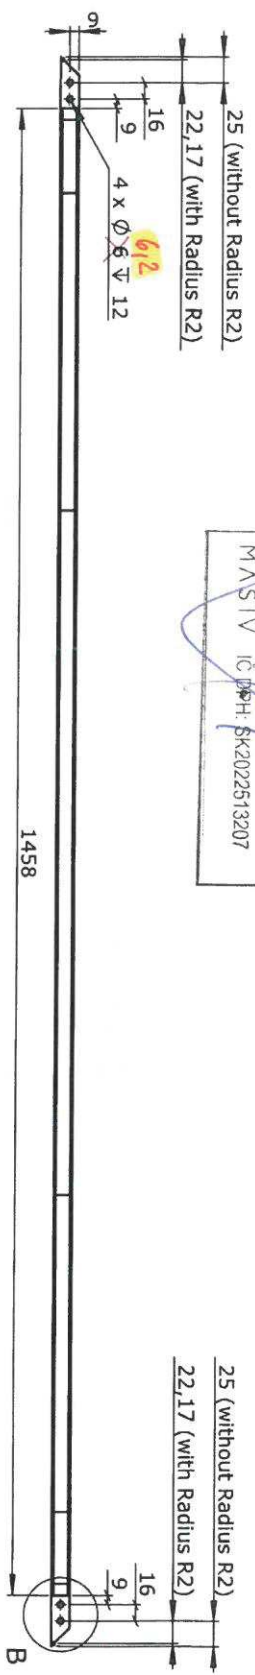

A3

LUKAMASIV s.r.o.
Křivčákova 44
100 00 Praha 10
IČ: 252 251 3207

Revision	Revision Comment	Approved By	Approved Date
1		Gustav Änger (guang1)	2018-10-03
0		Gustav Änger (guang1)	

Designed by Francis Cayouette	Scale 1:5	Tolerance SS-ISO-2768-1 m	Replaces Document
Doc. Type DRAWING	Description TV and Media Furniture ♦ ♦	Name Front plinth	Revision 1
IKEA of Sweden AB	LOMMARP	Document number 2127029	Sheet 1 (2)
		Referenced 3D Model no. 01715595