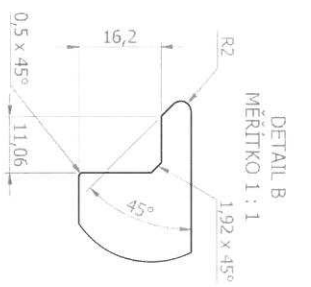

BRUSENIE

SECTION B-B
SCALE 1 : 1

SECTION A-A
SCALE 1 : 1

Revision	Revision Comment	Approved Date
1		2018-10-05
0		

No. of Changes: 0
Checked By: Gustav Anger (guang1)
Approved By: Gustav Anger (guang1)

2 x Ø 8,2 ± 0,31
Ø 12 ± 10,5

Designed by Francis Cayouette Doc.Type DRAWING	Scale 1:2	Tolerance SS-ISO-2768-1 m
Description Brookcans and Display Cabinets • •	Name Door rail	Document number 2126985
 IKEA of Sweden AB LOMMARP		

Measurements etc. to the systems
 This drawing is IKEA property and is covered by industrial and intellectual property rights and should, without written consent from IKEA, in no way be copied, reproduced or communicated or otherwise used for any other purpose other than that which has been agreed.

A3

LUKAMASIV s.r.o.
 Křivčákova 44
 100 00 Praha 10
 IČ: 252 251 3207

Revision	Revision Comment	Approved By	Approved Date
1		Gustav Änger (guang1)	2018-10-03
0		Gustav Änger (guang1)	

Designed by Francis Cayouette	Scale 1:5	Tolerance SS-ISO-2768-1 m	Replaces Document
Doc. Type DRAWING	Description TV and Media Furniture ♦ ♦	Name Front plinth	Revision 1
IKEA of Sweden AB	LOMMARP	Document number 2127029	Sheet 1 (2)
		Referenced 3D Model no. 01715595	

MĚŘÍTKO 1:2

DETAIL B
MĚŘÍTKO 1:1

DETAIL A
MĚŘÍTKO 1:2

MĚŘÍTKO 1:2

29.10.2019

LUKAMASIV s.r.o.
Křiváň 638 / 662 04 Křiváň
IČO: 441 001 929
MKSIV IČ DPH: SK1022513207

A3

Tolerance acc. to SQ 001		Created by/Vytvořil Milan Dvořák		Scale/Měřítko 1:5		Replaces Document/Nahradí výres Version/Verze 2.2	
Designed by BJS FURNITURE THINKING		Product/projekt Leg left Noha levá				Sheet/urč 1 (2)	
		Desk Psací stůl				Date/Datum 27. 9. 2019	
		Product name/Název produktu LOMMARP				Document number/Číslo výresu AA-2131415-L	