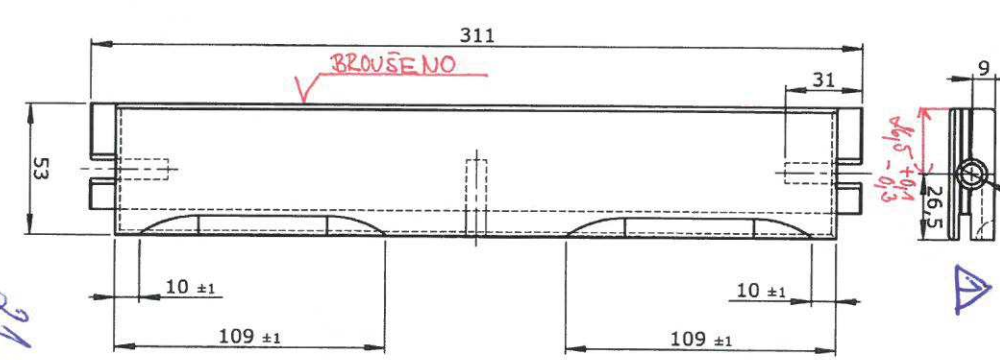

BRUSENIE

SECTION B-B
SCALE 1 : 1

SECTION A-A
SCALE 1 : 1

Revision	Revision Comment	Approved Date
1		2018-10-05
0		

No. of Changes: 0
Checked By: Gustav Anger (guang1)
Approved By: Gustav Anger (guang1)

2 x Ø 8,2 ± 0,31
Ø 12 ± 10,5

Designed by Francis Cayouette Doc.Type DRAWING	Scale 1:2	Tolerance SS-ISO-2768-1 m
Description Brookcans and Display Cabinets • •	Name Door rail	Document number 2126985
 IKEA of Sweden AB LOMMARP		

Measurements etc. to the systems
 This drawing is IKEA property and is covered by industrial and intellectual property rights and should, without written consent from IKEA, in no way be copied, reproduced or communicated or otherwise used for any other purpose other than that which has been agreed.