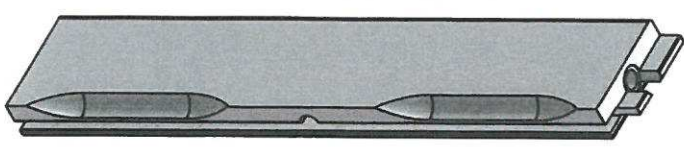

Revision	Revision Comment	Approved Date
1		2018-10-05
0		

No. of Changes: 0
Checked By: Gustav Anger (guang1)
Approved By: Gustav Anger (guang1)

2 x Ø 8,2 ± 0,31
Ø 12 ± 10,5

31.5.2019

LUKAMASIV s.r.o.
Krievān 603, 962 04 Krievān
IČO: 43 887 929
IČ DPH: SK2022513207