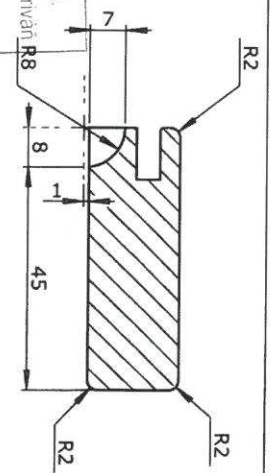

BRUSENIE

SECTION B-B
SCALE 1 : 1

SECTION A-A
SCALE 1 : 1

Revision	Revision Comment	Approved Date
1		2018-10-05
0		

No. of Changes: 0
Checked By: Gustav Anger (guang1)
Approved By: Gustav Anger (guang1)

2 x Ø 8,2 ± 0,31
Ø 12 ± 10,5

Designed by Francis Cayouette Doc.Type DRAWING	Scale 1:2	Tolerance SS-ISO-2768-1 m
Description Brookcans and Display Cabinets • •	Name Door rail	Document number 2126985
 IKEA of Sweden AB LOMMARP		

Measurements etc. to the systems
 This drawing is IKEA property and is covered by industrial and intellectual property rights and should, without written consent from IKEA, in no way be copied, reproduced or communicated or otherwise used for any other purpose other than that which has been agreed.