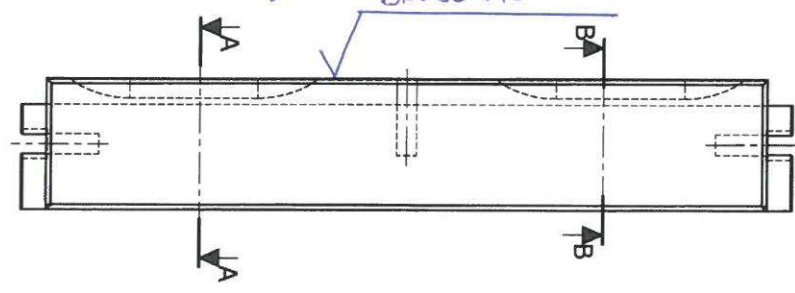

BRUSENIE

SECTION B-B
SCALE 1 : 1

SECTION A-A
SCALE 1 : 1

Revision	Revision Comment	Approved Date
1		2018-10-05
0		

No. of Changes: 0
Checked By: Gustav Anger (guang1)
Approved By: Gustav Anger (guang1)

2 x Ø 8,2 ± 0,31
Ø 12 ± 10,5