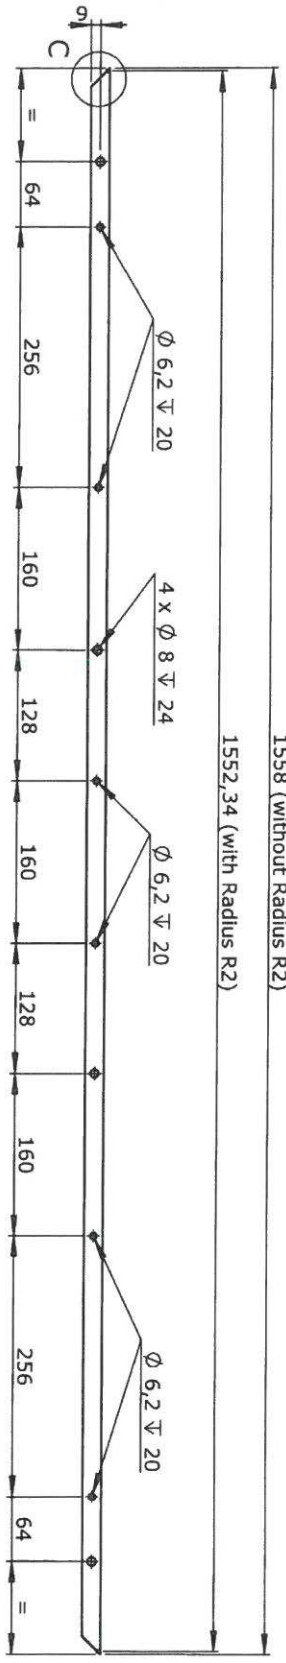

A3

LUKAMASIV s.r.o.
Křivčákova 44
100 00 Praha 10
IČ: 252 251 3207

Revision	Revision Comment	Approved By	Approved Date
1		Gustav Änger (guang1)	2018-10-03
0		Gustav Änger (guang1)	

Designed by Francis Cayouette	Scale 1:5	Tolerance SS-ISO-2768-1 m	Replaces Document
Doc. Type DRAWING	Description TV and Media Furniture ♦ ♦	Name Front plinth	Revision 1
IKEA of Sweden AB	LOMMARP	Document number 2127029	Sheet 1 (2)
		Referenced 3D Model no. 01715595