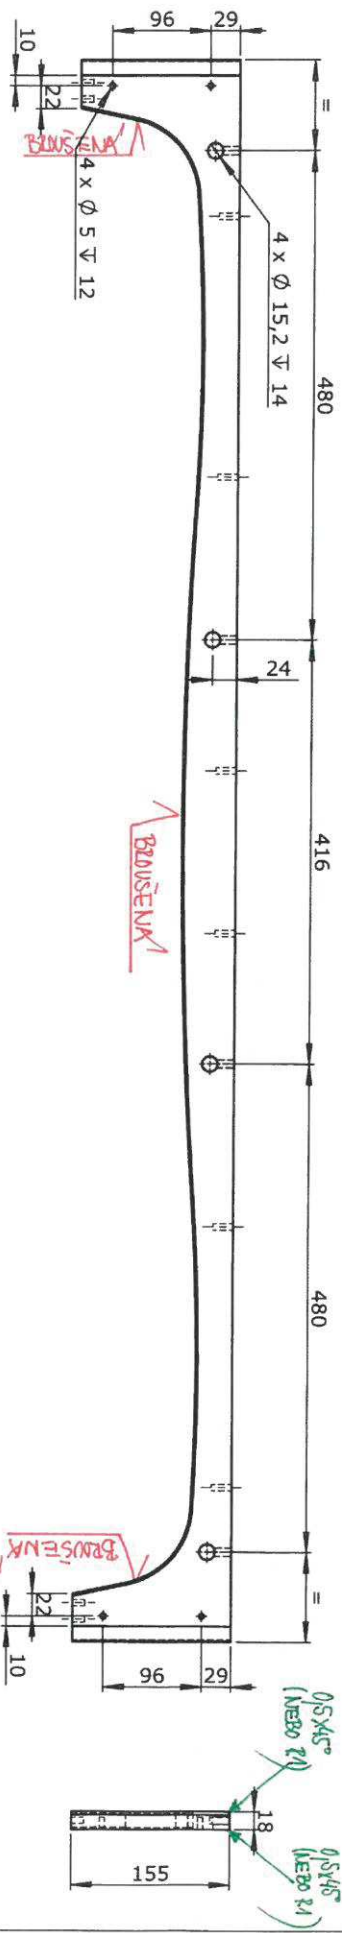

A3

LUKAMASIV s.r.o.
Křivčákova 44
100 00 Praha 10
IČ: 252 251 3207

Revision	Revision Comment	Approved By	Approved Date
1		Gustav Änger (guang1)	2018-10-03
0		Gustav Änger (guang1)	

Designed by Francis Cayouette	Scale 1:5	Tolerance SS-ISO-2768-1 m	Replaces Document
Doc. Type DRAWING	Description TV and Media Furniture ♦ ♦	Name Front plinth	Revision 1
IKEA of Sweden AB	LOMMARP	Document number 2127029	Sheet 1 (2)
		Referenced 3D Model no. 01715595