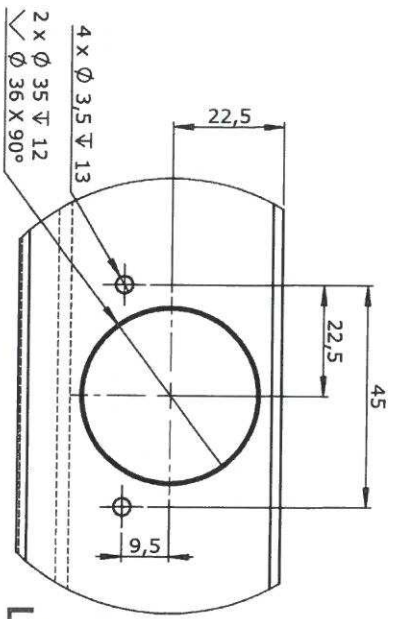

Revision	Revision Comment	Approved By	Approved Date
1		Gustav Anger (guang1)	2018-10-05

4 x R43,06

26,5 - 0,1
4 x R2

DETAIL A SCALE 1:2

Ø 8,35 ± 0,31

31.5.2019
LUKAMASIV s.r.o.
Křiváň 603, 962 04 Křiváň
LUKA IČO: 43 887 929
MASIV IČ DPH: SK2022513207

Designed by Francis Cayouette Doc.Type DRAWING	Scale 1:5	Tolerance SS-ISO-2768-1	Revision 1
Name Door rail hinge up	Description Bookcases and Display Cabinets	Reference document IČO: 43 887 929 IČ DPH: SK2022513207	Sheet 1 (1)
LUKAMASIV s.r.o. Křiváň 603, 962 04 Křiváň LUKA IČO: 43 887 929 MASIV IČ DPH: SK2022513207	Referenced 3D Model no. 01715538	Document number 2126979	

BRUSENIE

SECTION B-B
SCALE 1 : 1

SECTION A-A
SCALE 1 : 1

Revision	Revision Comment	Approved Date
1		2018-10-05
0		

No. of Changes: 0
Checked By: Gustav Anger (guang1)
Approved By: Gustav Anger (guang1)

2 x Ø 8,2 ± 0,31
Ø 12 ± 10,5

Designed by Francis Cayouette Doc.Type DRAWING	Scale 1:2	Tolerance SS-ISO-2768-1 m
Description Brookcans and Display Cabinets • •	Name Door rail	Document number 2126985
 IKEA of Sweden AB LOMMARP		

Measurements etc. to the systems
 This drawing is IKEA property and is covered by industrial and intellectual property rights and should, without written consent from IKEA, in no way be copied, reproduced or communicated or otherwise used for any other purpose other than that which has been agreed.