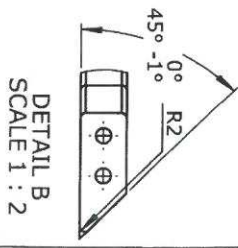

A3

LUKAMASIV s.r.o.
Křivčákova 44
100 00 Praha 10
IČ: 252 251 3207

Revision	Revision Comment	Approved By	Approved Date
1		Gustav Änger (guang1)	2018-10-03
0		Gustav Änger (guang1)	

Designed by Francis Cayouette	Scale 1:5	Tolerance SS-ISO-2768-1 m	Replaces Document
Doc. Type DRAWING	Description TV and Media Furniture ♦ ♦	Name Front plinth	Revision 1
IKEA of Sweden AB	LOMMARP	Document number 2127029	Sheet 1 (2)
		Referenced 3D Model no. 01715595