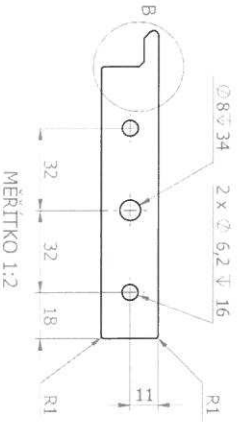

BRUSENIE

SECTION B-B
SCALE 1 : 1

SECTION A-A
SCALE 1 : 1

Revision	Revision Comment	Approved Date
1		2018-10-05
0		

No. of Changes: 0
Checked By: Gustav Anger (guang1)
Approved By: Gustav Anger (guang1)

2 x Ø 8,2 ± 0,31
Ø 12 ± 10,5

Designed by Francis Cayouette Doc.Type DRAWING	Scale 1:2	Tolerance SS-ISO-2768-1 m
Description Brookcans and Display Cabinets • •	Name Door rail	Document number 2126985
 IKEA of Sweden AB LOMMARP		

Measurements etc. to the systems
 This drawing is IKEA property and is covered by industrial and intellectual property rights and should, without written consent from IKEA, in no way be copied, reproduced or communicated or otherwise used for any other purpose other than that which has been agreed.

A3

LUKAMASIV s.r.o.
 Křivčákova 44
 100 00 Praha 10
 IČ: 252 251 3207

Revision	Revision Comment	Approved By	Approved Date
1		Gustav Änger (guang1)	2018-10-03
0		Gustav Änger (guang1)	

Designed by Francis Cayouette	Scale 1:5	Tolerance SS-ISO-2768-1 m	Replaces Document
Doc. Type DRAWING	Description TV and Media Furniture ♦ ♦	Name Front plinth	Revision 1
IKEA of Sweden AB	LOMMARP	Document number 2127029	Sheet 1 (2)
		Referenced 3D Model no. 01715595	

MĚŘÍTKO 1:2

DETAIL B
MĚŘÍTKO 1:1

DETAIL A
MĚŘÍTKO 1:2

MĚŘÍTKO 1:2

29.10.2019

LUKAMASIV s.r.o.
Křiváň 638 / 662 04 Křiváň
IČO: 441 001 929
MKSIV IČ DPH: SK1022513207

A3

Tolerance acc. to SQ 001		Created by/Vytvořil Milan Dvořák		Scale/Měřítko 1:5		Replaces Document/Nahradí výres Version/Verze 2.2	
Designed by BJS FURNITURE THINKING		Product/projekt Leg left Noha levá				Sheet/urč 1 (2)	
		Desk Psací stůl				Date/Datum 27. 9. 2019	
		Product name/Název produktu LOMMARP				Document number/Číslo výresu AA-2131415-L	