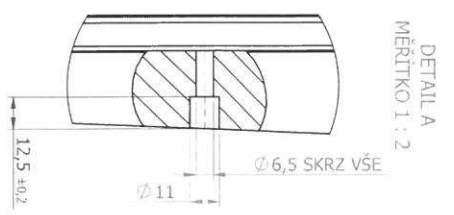

Designed by Francis Cayouette Doc.Type DRAWING	Scale 1:2	Tolerance SS-ISO-2768-1 m
Description Brookcans and Display Cabinets • •	Name Door rail	Document number 2126985
 IKEA of Sweden AB LOMMARP		

Measurements etc. to the systems
 This drawing is IKEA property and is covered by industrial and intellectual property rights and should, without written consent from IKEA, in no way be copied, reproduced or communicated or otherwise used for any other purpose other than that which has been agreed.

A3

LUKAMASIV s.r.o.
 Křivčákova 44
 100 00 Praha 10
 IČ: 252 251 3207

Revision	Revision Comment	Approved By	Approved Date
1		Gustav Änger (guang1)	2018-10-03
0		Gustav Änger (guang1)	

Designed by Francis Cayouette	Scale 1:5	Tolerance SS-ISO-2768-1 m	Replaces Document
Doc. Type DRAWING	Description TV and Media Furniture ♦ ♦	Name Front plinth	Revision 1
IKEA of Sweden AB	LOMMARP	Document number 2127029	Sheet 1 (2)
		Referenced 3D Model no. 01715595	

MĚŘÍTKO 1:2

DETAIL B
MĚŘÍTKO 1:1

DETAIL A
MĚŘÍTKO 1:2

MĚŘÍTKO 1:2

29.10.2019

LUKAMASIV s.r.o.
Křiváň 638 / 662 04 Křiváň
IČO: 441 001 929
MKSIV IČ DPH: SK1022513207

A3

Tolerance acc. to SQ 001		Created by/Vytvořil Milan Dvořák		Scale/Měřítko 1:5		Replaces Document/Nahradí výres Version/Verze 2.2	
Designed by BJS FURNITURE THINKING		Product/projekt Leg left Noha levá				Sheet/urč 1 (2)	
		Desk Psací stůl				Date/Datum 27. 9. 2019	
		Product name/Název produktu LOMMARP				Document number/Číslo výresu AA-2131415-L	