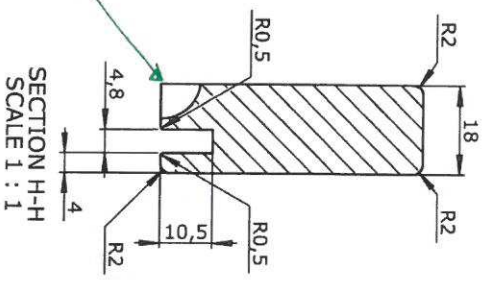

DETAIL A SCALE 1:2